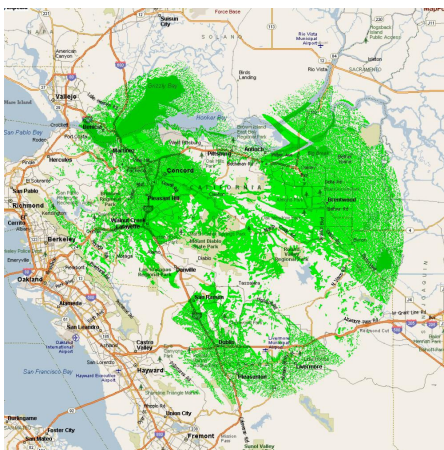

ALL SERVICES INCLUDE:

Static IP Addresses

Domestic 24x7x365 Support

99.5% Uptime or Better

Encrypted Wireless Link

SERVICE AREA