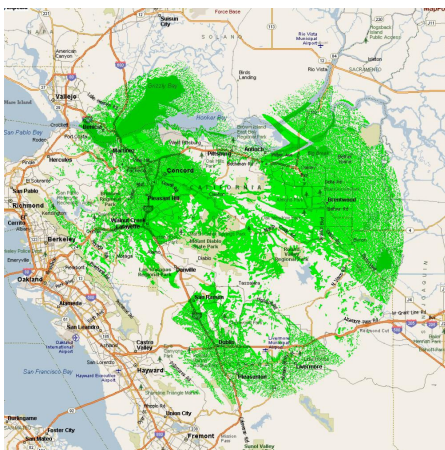

SOHO—\$99.00/mo

1.5Mbps x 750kbps sustained

Burst to 3Mbps x 2Mbps

100GB monthly transfer

Static IP Address

\$199.00 Installation fee includes outdoor wireless modem connected to computer or customer supplied router, and set up.

SERVICE AREA

High Speed Internet for Rural Areas

airCloud Communications offers rural communities an alternative to Dialup, Satellite, or expensive T1 lines.

SERVICE DESCRIPTION

airCloud Communications has installed a dedicated high-capacity wireless connection to service Marsh Creek Springs. Each resident will be connected via a special all-weather outdoor wireless modem. Our modems are configured to ensure fair access for all users.